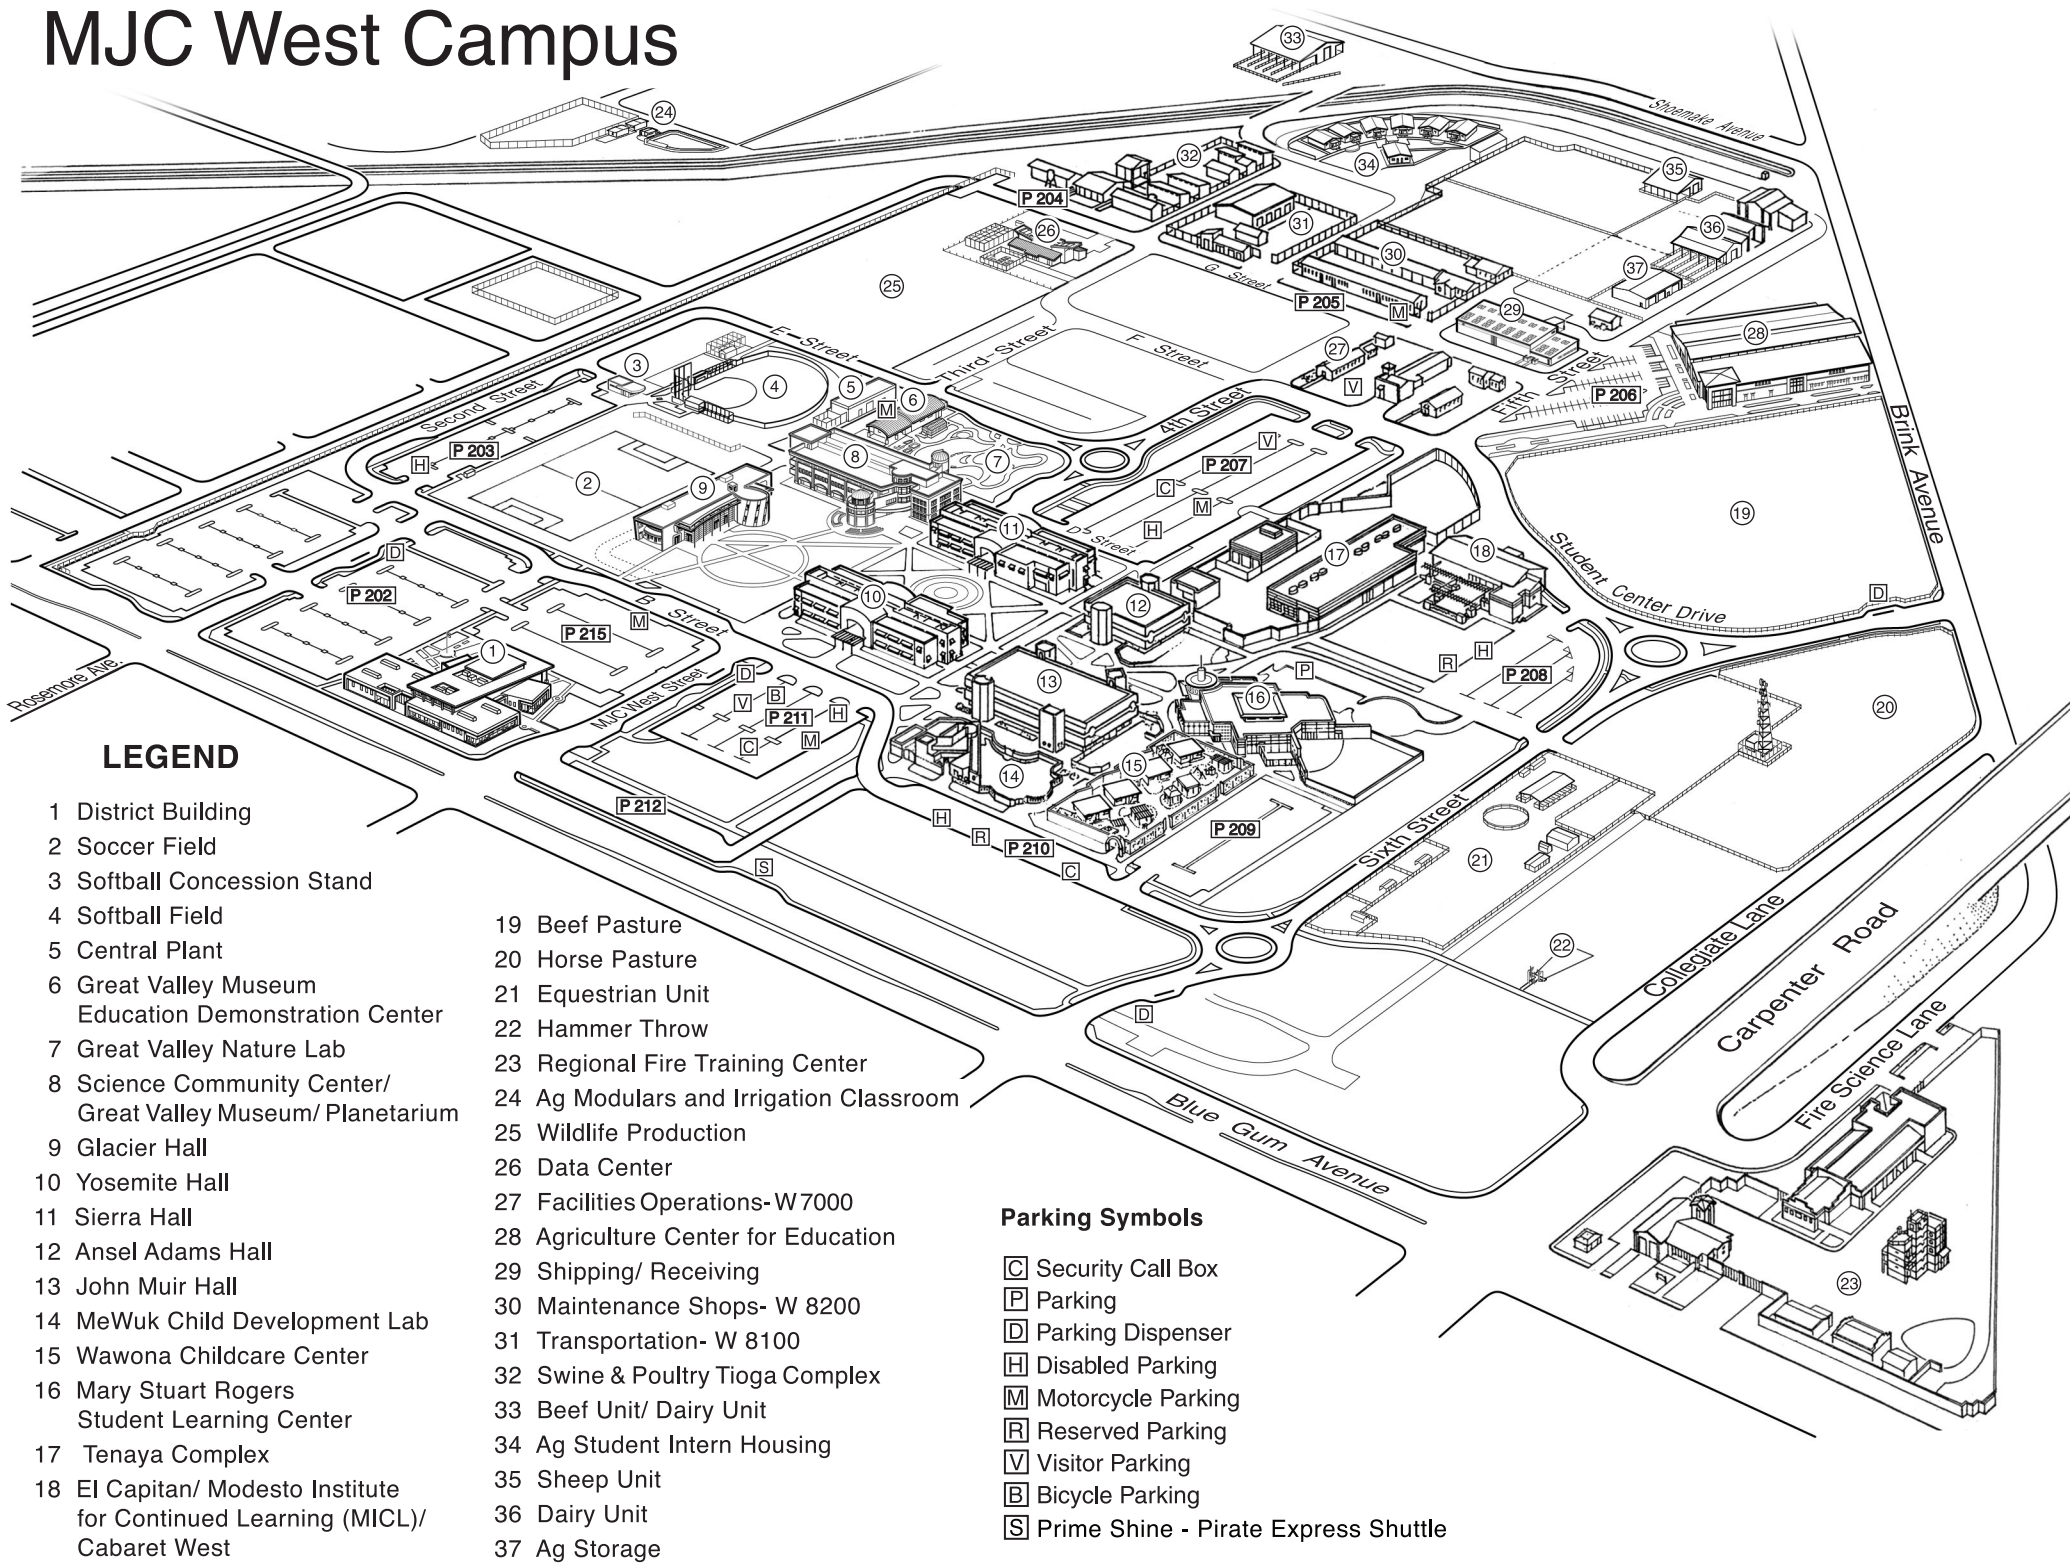

# MJC West Campus

## LEGEND

- |  |   |
|--|---|
| 1 District Building  | 19 Beef Pasture                         |
| 2 Soccer Field   | 20 Horse Pasture                        |
| 3 Softball Concession Stand  | 21 Equestrian Unit                      |
| 4 Softball Field   | 22 Hammer Throw                         |
| 5 Central Plant  | 23 Regional Fire Training Center        |
| 6 Great Valley Museum<br>Education Demonstration Center                            | 24 Ag Modulars and Irrigation Classroom |
| 7 Great Valley Nature Lab  | 25 Wildlife Production                  |
| 8 Science Community Center/<br>Great Valley Museum/ Planetarium                    | 26 Data Center                          |
| 9 Glacier Hall   | 27 Facilities Operations-W 7000         |
| 10 Yosemite Hall   | 28 Agriculture Center for Education     |
| 11 Sierra Hall   | 29 Shipping/ Receiving                  |
| 12 Ansel Adams Hall  | 30 Maintenance Shops- W 8200            |
| 13 John Muir Hall  | 31 Transportation- W 8100               |
| 14 MeWuk Child Development Lab   | 32 Swine & Poultry Tioga Complex        |
| 15 Wawona Childcare Center   | 33 Beef Unit/ Dairy Unit                |
| 16 Mary Stuart Rogers<br>Student Learning Center                                   | 34 Ag Student Intern Housing            |
| 17 Tenaya Complex  | 35 Sheep Unit                           |
| 18 El Capitan/ Modesto Institute<br>for Continued Learning (MICL)/<br>Cabaret West | 36 Dairy Unit                           |
|  | 37 Ag Storage                           |

## Parking Symbols

- C Security Call Box
- P Parking
- D Parking Dispenser
- H Disabled Parking
- M Motorcycle Parking
- R Reserved Parking
- V Visitor Parking
- B Bicycle Parking
- S Prime Shine - Pirate Express Shuttle